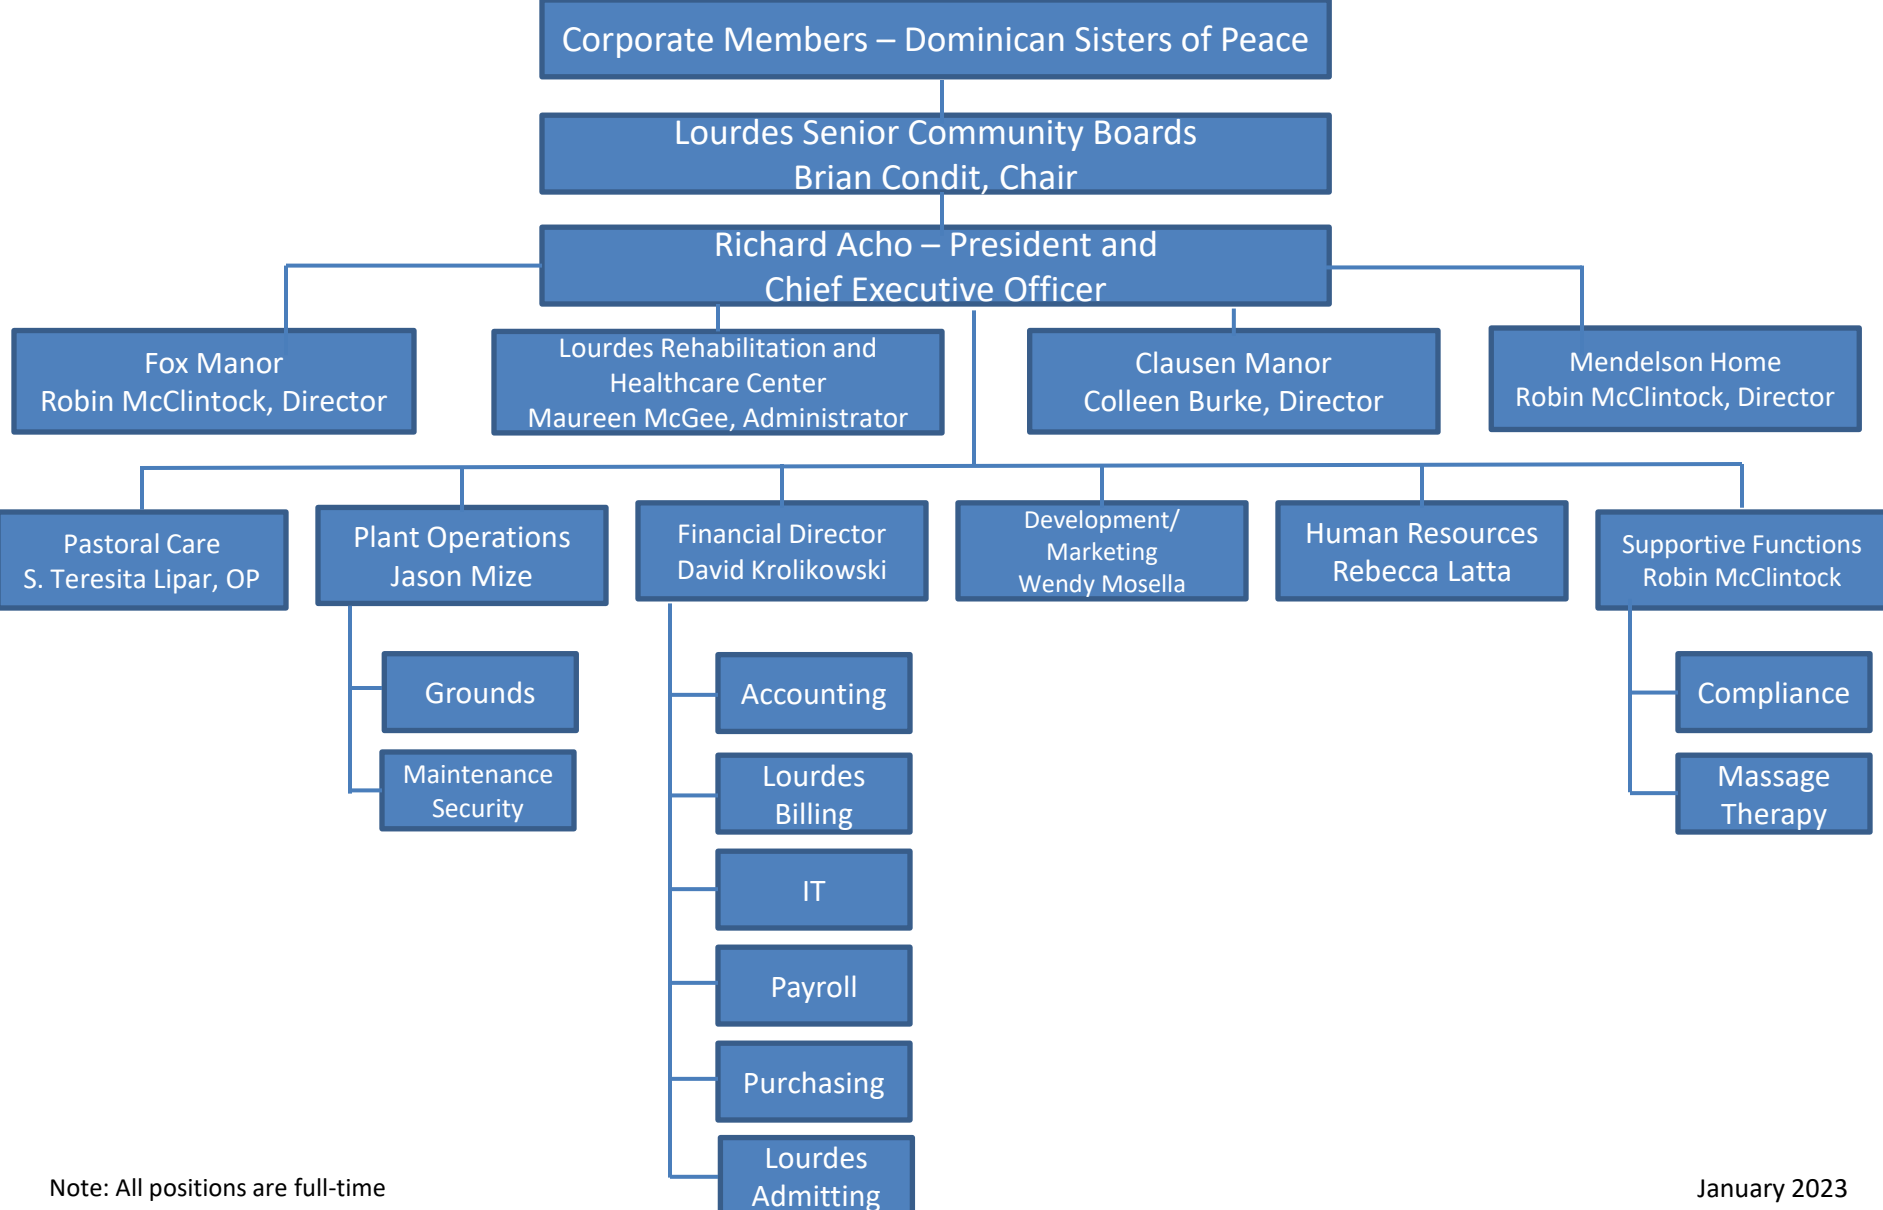

# Lourdes Senior Community Organizational Chart

Note: All positions are full-time except Pastoral Care.